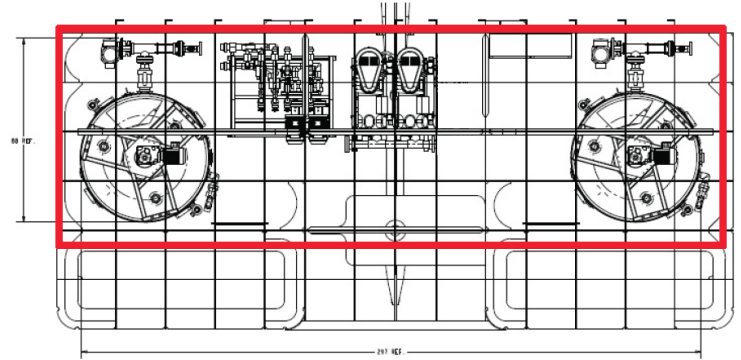

CONFIGURATION

DeepChill Generating Unit

- Model IG-12VM or IG-24VM pre-charged with R404A
- Each IG equipped with seawater-duty condensers

DeepChill Mixing Storage Unit

- Configured with 1-2 Mixing Storage Units
- Each Mixing Storage Unit holds 2,500 L
- Each with stainless steel progressive cavity screw pump

Main Components	Weight (Dry)	Weight (Wet)	Dimensions
IG-12VM	750 kg	800 kg	L 1,050 x W 1,270 x H 1,800 mm
IG-24VM	1,500 kg	1,600 kg	L 2,100 x W 1,270 x H 1,800 mm
1 Mixing Unit with Delivery	700 kg	3,300 kg	Tank: OD x H 1,680 x 1,900 mm